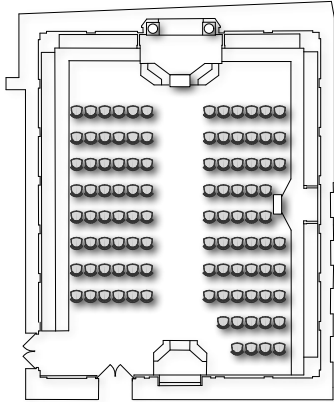

2ND FLOOR ROOM STYLES

GOULBURN LODGE
THEATRE STYLE