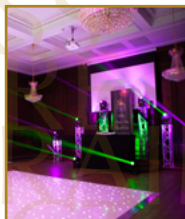

ROOMS FOR ANY EVENT

[SEE MORE - CLICK HERE](#)