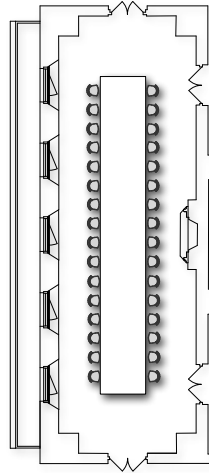

# ROOM CAPACITIES

SUITE	THEATRE	CABARET	BOARDROOM	BANQUETING	DRINKS RECEPTION
GOULBURN	350	128	50	192	400
GOULBURN LODGE	140	72	40	108	160
MUSEUM	140	48	50	72	100
GALLERY	140	48	50	72	100
DRAWING ROOM	50	32	24	48	50
CLUB ROOM	50	32	24	48	50
LOUNGE	50	32	15	48	50
LIBRARY	50	32	24	48	50
STUDY	50	32	24	48	50
TOWNS	50	32	22	48	50
GARDEN COURT		54	30	108	120
JOHN RYLANDS TERRACE	-	-	-	408	500
ROOF GARDEN	-	-	-	-	-

# 1ST FLOOR

## ROOM STYLES

CLUB  
THEATRE STYLE

DRAWING ROOM  
CABARET STYLE

GALLERY  
BANQUET STYLE

TOWNS BOARDROOM  
BOARDROOM STYLE