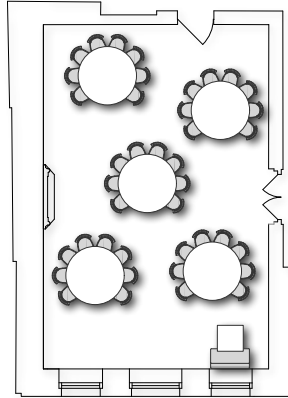

DRAWING ROOM
CABARET STYLE