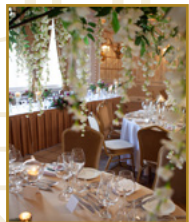

ROOMS FOR ANY EVENT

[SEE MORE - CLICK HERE](#)