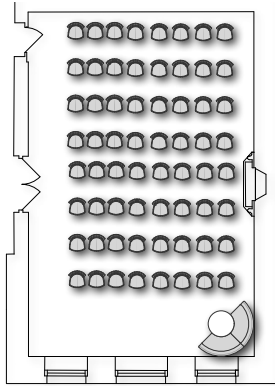

1ST FLOOR

ROOM STYLES

CLUB
THEATRE STYLE